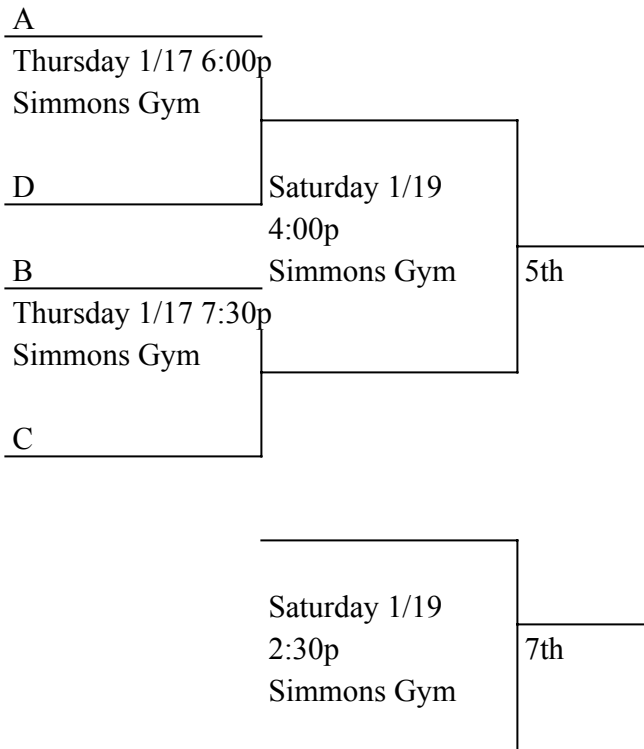

2019 Litchfield Invitational
 Bracket: Thursday 1/17, Friday 1/18, Saturday 1/19
 Championship - Simmons Gym
 (First Place Teams from Pools A,B,C,D)

All games for second place teams from Pools A,B,C,D will be played in Simmons Gym

All games for third place teams from Pools A,B,C,D will be played in Panther Gym